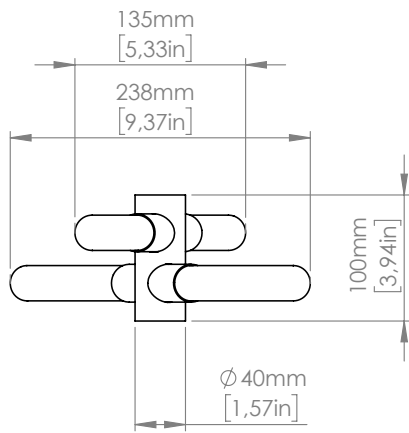

CAUTION:
REMOTE LED DRIVER