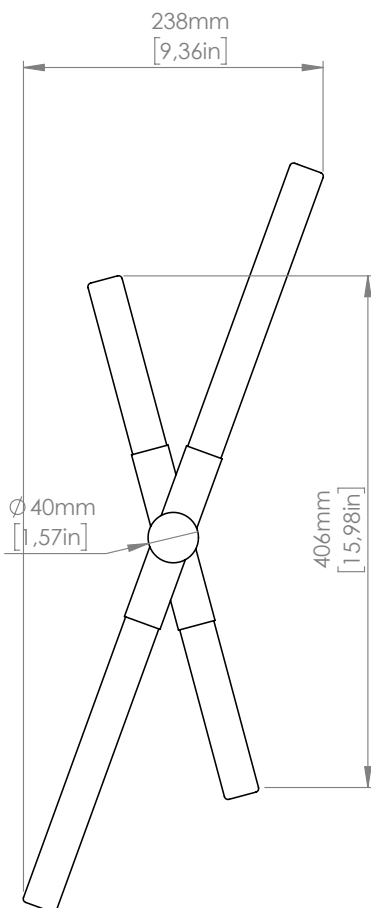

CAUTION:
REMOTE LED DRIVER