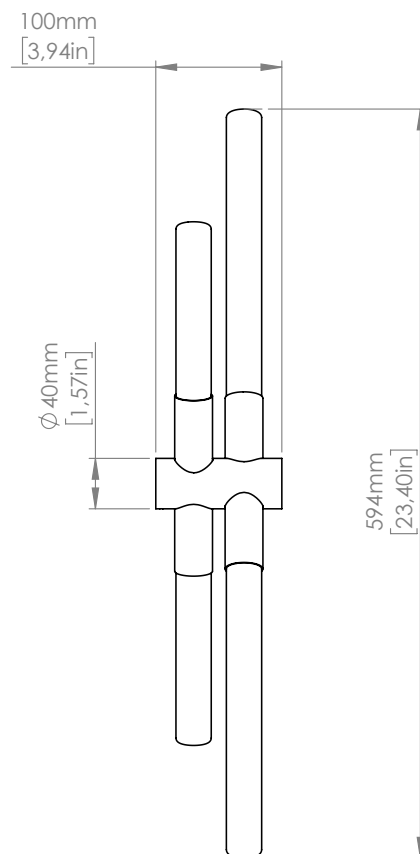

CAUTION:
REMOTE LED DRIVER